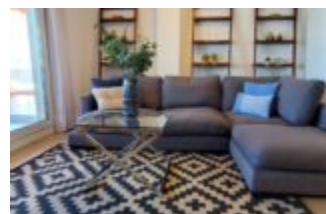

€ 2,300.00

SPECTACULAR PENTHOUSE IN 2nd LINE OF BEACH IN THE CENTRE OF MARBELLA WITH VIEWS TO THE SEA, PUERTO BANUS AND SIERRA BLANCA, the property consists of 3 bedrooms, 2 bathrooms, living room, complete kitchen, laundry room, spectacular and spacious terrace and glazed porch with 360° views to the city of...