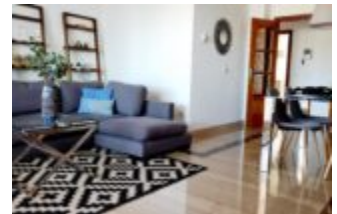

€ 2,300.00

SPECTACULAR PENTHOUSE IN 2nd LINE OF BEACH IN THE CENTRE OF MARBELLA WITH VIEWS TO THE SEA, PUERTO BANUS AND SIERRA BLANCA, the property consists of 3 bedrooms, 2 bathrooms, living room, complete kitchen, laundry room, spectacular and spacious terrace and glazed porch with 360° views to the city of...