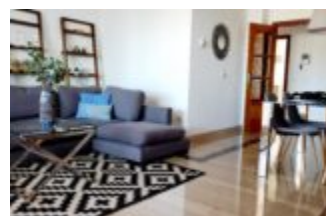

€ 2,300.00

SPECTACULAR PENTHOUSE IN 2nd LINE OF BEACH IN THE CENTRE OF MARBELLA WITH VIEWS TO THE SEA, PUERTO BANUS AND SIERRA BLANCA, the property consists of 3 bedrooms, 2 bathrooms, living room, complete kitchen, laundry room, spectacular and spacious terrace and glazed porch with 360° views to the city of...